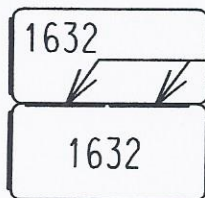

INSTRUCTIONS FOR CONNECTION OF MODULAR SPILL PLATFORMS

MODEL #1632: 2-DRUM MODULAR PLATFORM

MODEL #1633: 1-DRUM MODULAR PLATFORM

MODEL #1634: 4-DRUM MODULAR PLATFORM

Each 2-drum unit includes three integral top edge hooks
to join units.

2 hooks are on a long side edge and 1 is on short end edge.

The short end edge hook is used for an end connection.

The 2 hooks on the long side edge are used
for a long side connection.

A multitude of other platform connection configurations
are possible.